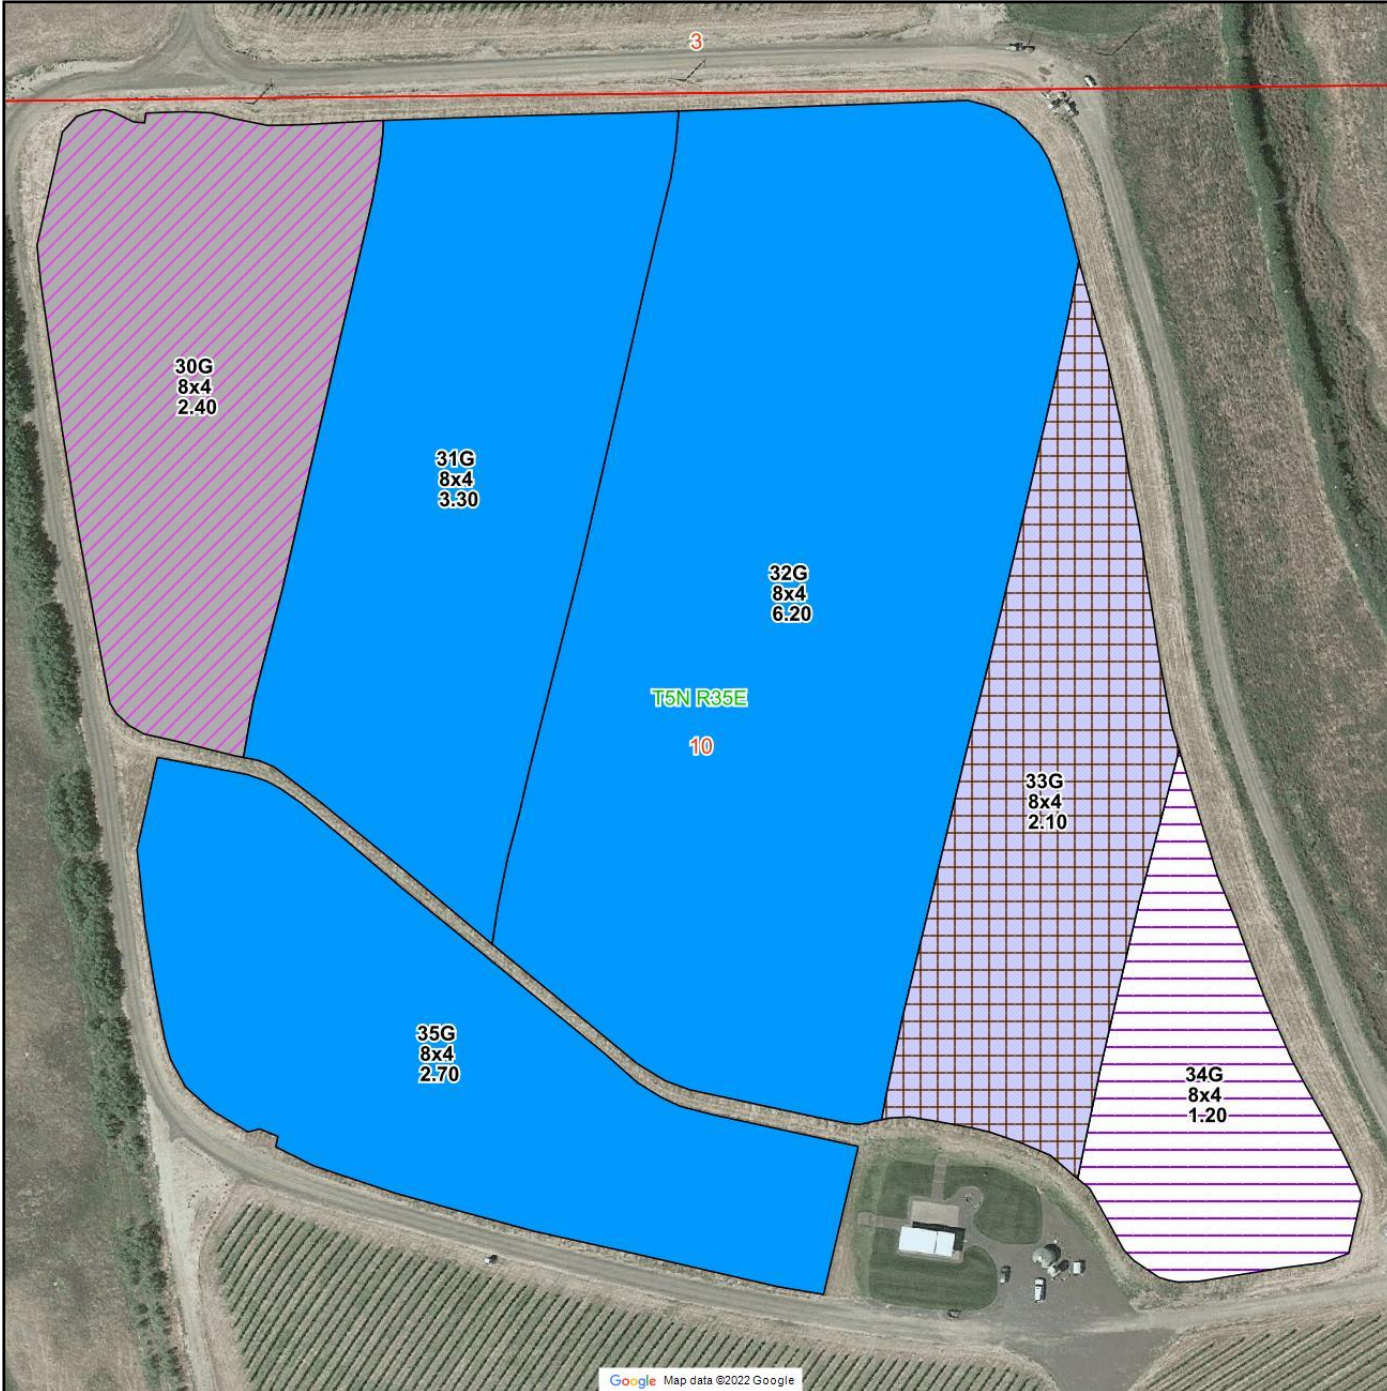

Gamache Vineyards II LLC Southwind - Glasshouse

Legal Description
UMATILLA, OR
T5N R35E section 10

LEGEND

- Cabernet Franc
- Cabernet Sauvignon
- Malbec
- Merlot

ACRES

Cabernet Franc	2.10
Cabernet Sauvignon	12.20
Malbec	2.40
Merlot	1.20
TOTAL	17.90

Provided Courtesy of:

INSURANCE AGENCY

2735 Allen Road | Sunnyside, WA 98944
800.497.2767 | 509.836.3085 fax